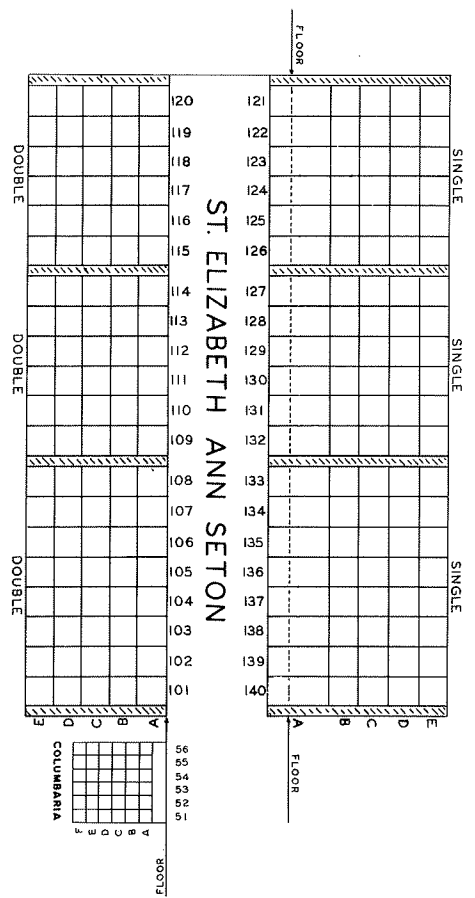

NOTE
ALL CRYPTS ARE DESIGNATED AND
LOCATED BY ROW NUMBER AND TIER
LETTER IN THEIR RESPECTIVE
AISLE

CRYPT SIZE
30" W. X 25 1/2" H. X 87 1/2" L.

SUMMARY
4 DOUBLE SARCOPHAGUSES
160 SINGLE CRYPTS
200 DOUBLE CRYPTS
40 DOUBLE ABBEY CRYPTS
72 COLUMBARIUM

HOLY CROSS CEMETERY
ARON, OHIO
SECTION 16
GARDEN CRYPTS

SCALE: 1" = 10'
7-1-76