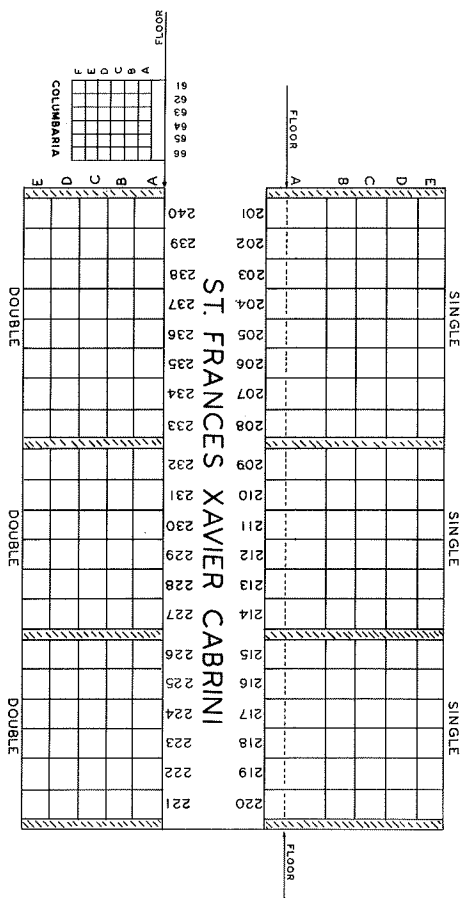

NOTE
ALL CRYPTS ARE DESIGNATED AND
LOCATED BY ROW NUMBER AND TIER
LETTER IN THEIR RESPECTIVE
AISLE

CRYPT SIZE
30" W. X 25 1/2" H. X 87 1/2" L.

SUMMARY
4 DOUBLE SARCOPHAGUSES
160 SINGLE CRYPTS
200 DOUBLE CRYPTS
40 DOUBLE ABBEY CRYPTS
72 COLUMBARIUM

HOLY CROSS CEMETERY
ARON, OHIO
SECTION 16
GARDEN CRYPTS

SCALE: 1" = 10'
7-1-76